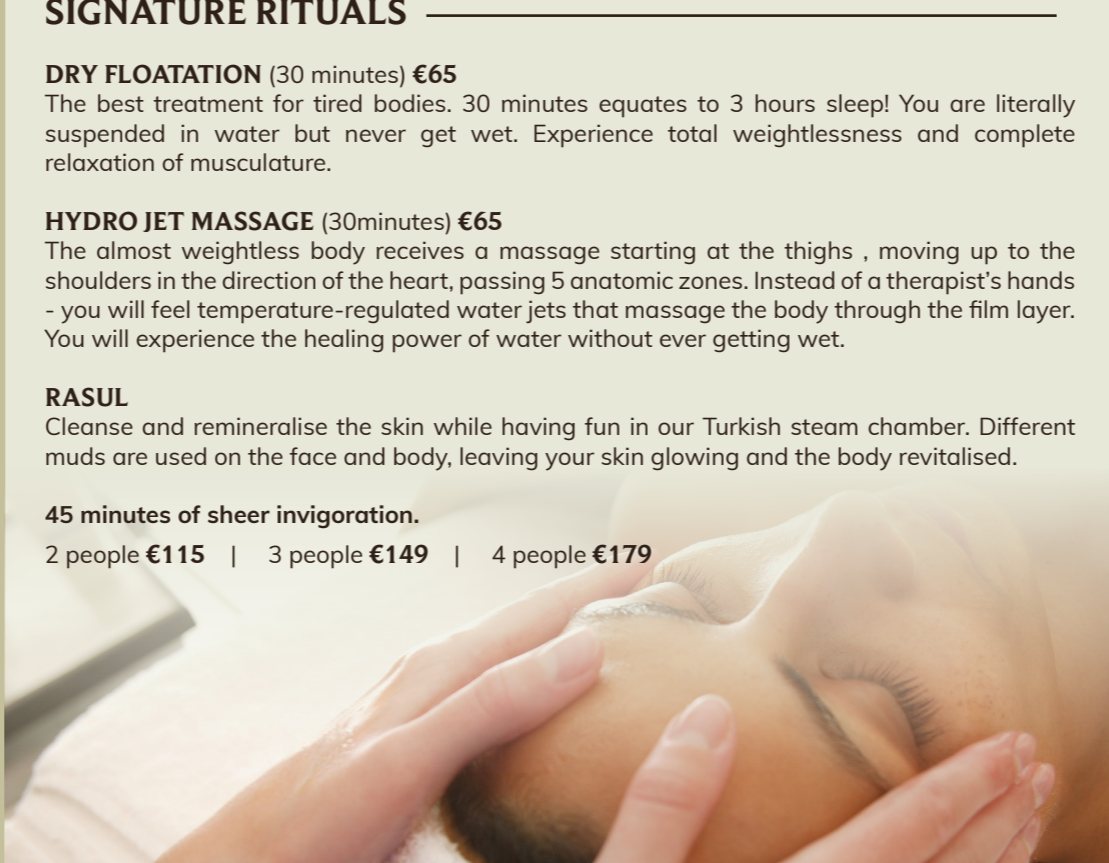

HYDRO JET MASSAGE (30minutes) **€65**

The almost weightless body receives a massage starting at the thighs , moving up to the shoulders in the direction of the heart, passing 5 anatomic zones. Instead of a therapist's hands - you will feel temperature-regulated water jets that massage the body through the film layer. You will experience the healing power of water without ever getting wet.

RASUL

Cleanse and remineralise the skin while having fun in our Turkish steam chamber. Different muds are used on the face and body, leaving your skin glowing and the body revitalised.

45 minutes of sheer invigoration.

2 people **€115** | 3 people **€149** | 4 people **€179**

THERMAL SUITE FACILITIES

THERMAL POOL - Warm water pool for total relaxation.

FOOT SPA - Warm pool giving a gentle foot massage.

STEAM ROOM - A detox for the skin with respiratory benefits.

EXPERIENCE SHOWERS - Rejuvenating effect for body and mind.

LACONIUM - Gently heated room safe in pregnancy, enjoyed by all.

SABIA MED - Our indoor beach taking you on a journey from dawn to dusk.

RELAXATION ROOM - Tranquil space for pure relaxation.

Robes, slippers and towels are provided with our compliments to all guests of the Wolseley Spa.

Enjoy the facilities of the exclusive Wolseley Thermal Suite, €35.00 per person for two hours.

The Thermal Suite is Complimentary with any Treatment Booked.

DELUXE PEDICURE (50 Minutes) **€89**